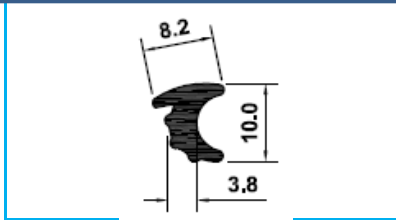

Catálogo de Guarnições de Borracha para Esquadrias

GUA – ICI 039 G